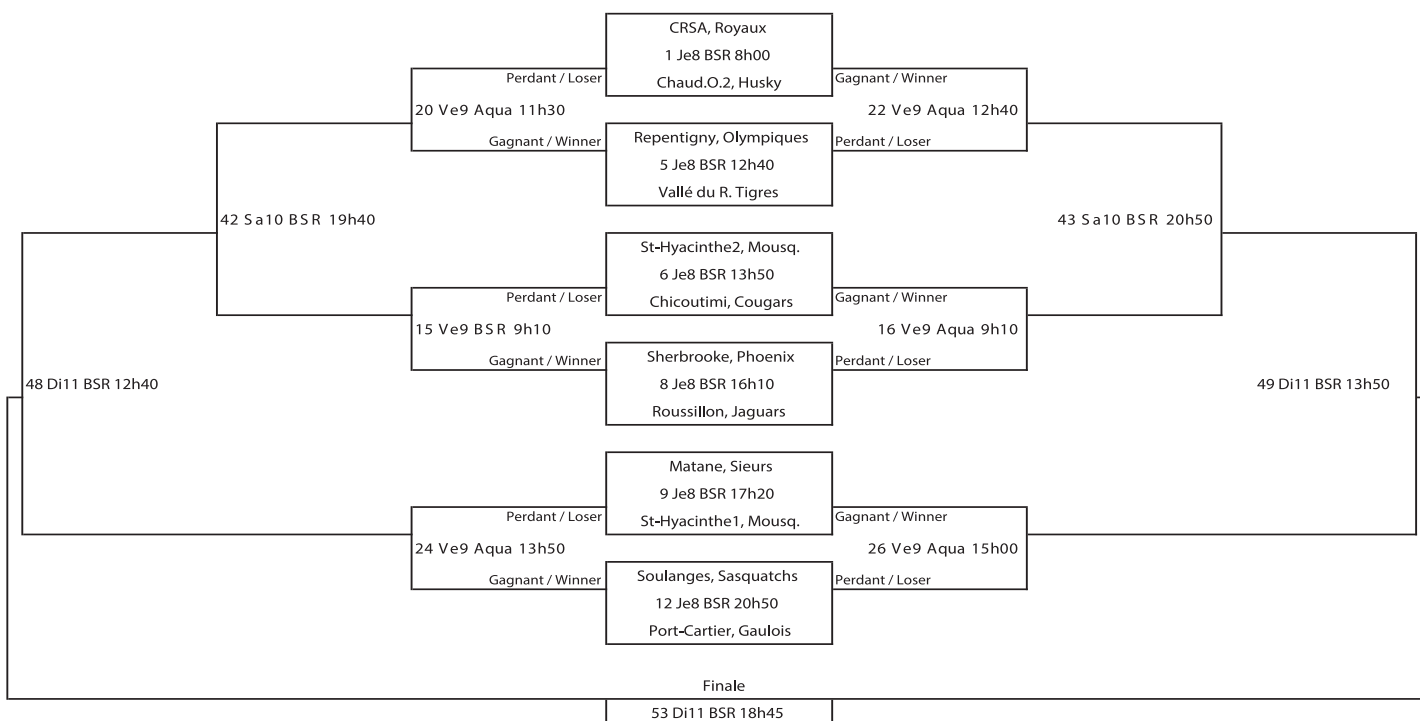

CLASSE A1 - COUPE CLERMONT-CAOQUETTE

PRÉSENTÉE PAR SUMACOM